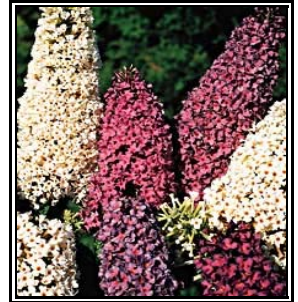

6 Hrs of sun minimum

Height 40 Inches

Spacing 48 Inches

Blooms May, June

- * Border
- * Shrub like blue-gray foliage

BUDDLEIA BUTTERFLY MAGIC BUTTERFLY BUSH

Sun Lover

6 Hrs of sun minimum

Height 48 Inches

Spacing 36 Inches

Blooms July, August, September

- * Perennial Borders
- * Multiple Plants And Colors Per Pot

BUDDLEIA LO AND BEHOLD BUTTERFLY BUSH

Sun Lover

6 Hrs of sun minimum

Height 2-3 Feet