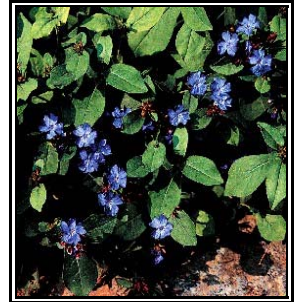

6 Hrs of sun minimum

Height 14 Inches

Spacing 28 Inches

Blooms May thru July

* Cut Flowers

* Dried Flowers

CERATOSTIGMA PLUMBAGO

Sun Lover

6 Hrs of sun minimum

Height 8 Inches

Spacing 18 Inches

Blooms August thru October

* Groundcover

* Late Season Interest

CHELONE HOT LIPS TURTLEHEAD

Sun Lover