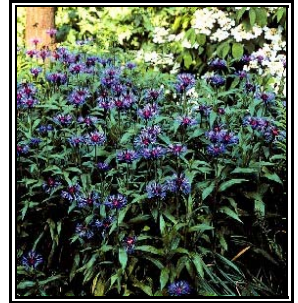

6 Hrs of sun minimum

Height 20 Inches

Spacing 18 Inches

Blooms May thru August

* Cut Flowers

* Dried Flowers

CENTAUREA AMETHYST IN SNOW MOUNTAIN BLUET

Sun Lover

6 Hrs of sun minimum

Height 14 Inches

Spacing 28 Inches

Blooms May thru July

* Cut Flowers

* Dried Flowers

CERATOSTIGMA PLUMBAGO

Sun Lover