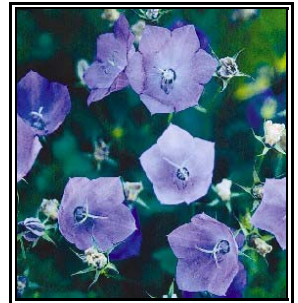

- * Rock Garden
- * Edging

CAMPANULA BLUE CLIPS BELLFLOWER

Sun Lover

6 Hrs of sun minimum

Height 10 Inches

Spacing 12 Inches

Blooms June, July, August

- * Rock Garden
- * Edging